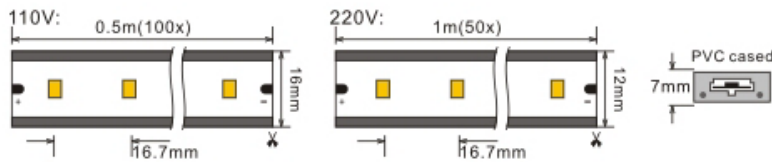

FOCUS ON LED STRIP LIGHTING

- HIGH CRI LED
- COLOR CONSISTENCY
- HIGH EFFICACY
- COLOR PURITY

High Voltage Series

Flexible led strip

2835 110V/220V

60LEDs/m 5w/m

3000K 4000K 6000K

AC/DC plug incl

Low
Decay

Long
Lifespan
>35000 hrs

3
YEAR

Part No.	LED/m	Volt(DC)	CRI (Ra)	W/WW(K)	Power ± 5%	lm/m ± 5%	IPXX
LC60-HV2835-W/WW	60	110V 220V	60-80	6500 4500 3500 2700	5W/M	479	IP67